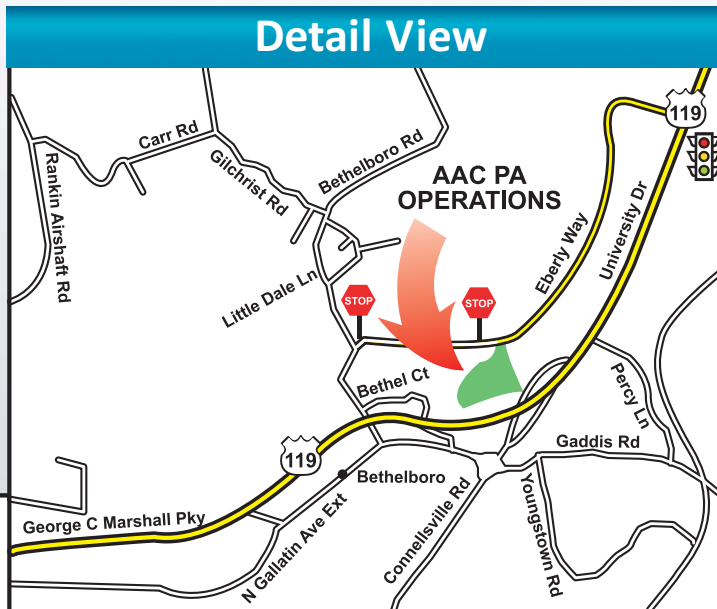

ADVANCED ACOUSTIC CONCEPTS

A DRS/THALES COMPANY

Welcome to Our Pennsylvania Location

Contact information: 1080 Eberly Way
Lemont Furnace, Pennsylvania 15456
Phone: (724) 434-5100

Detail View

ACCOMMODATIONS