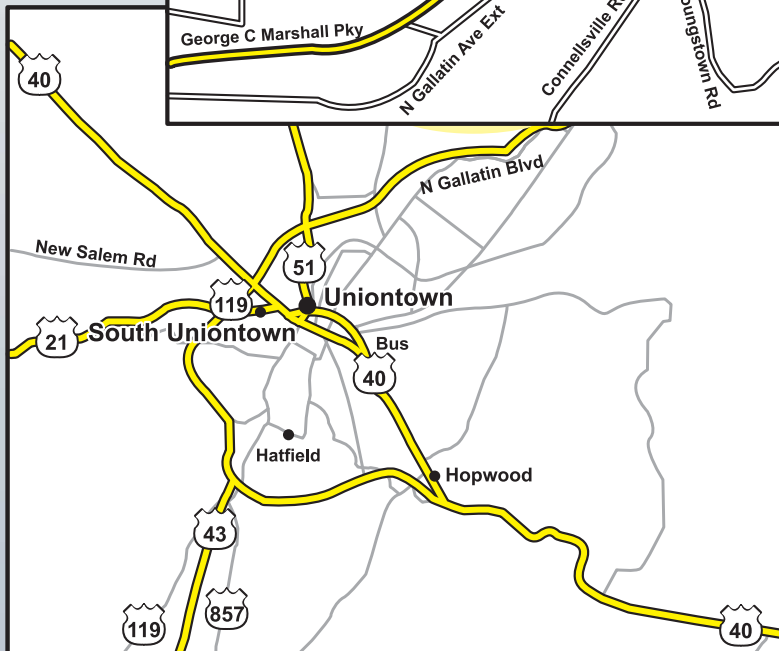

ADVANCED ACOUSTIC CONCEPTS

A DRS/THALES COMPANY

Welcome to Our Pennsylvania Location

Contact information: 1080 Eberly Way
Lemont Furnace, Pennsylvania 15456
Phone: (724) 434-5100

Detail View

ACCOMMODATIONS